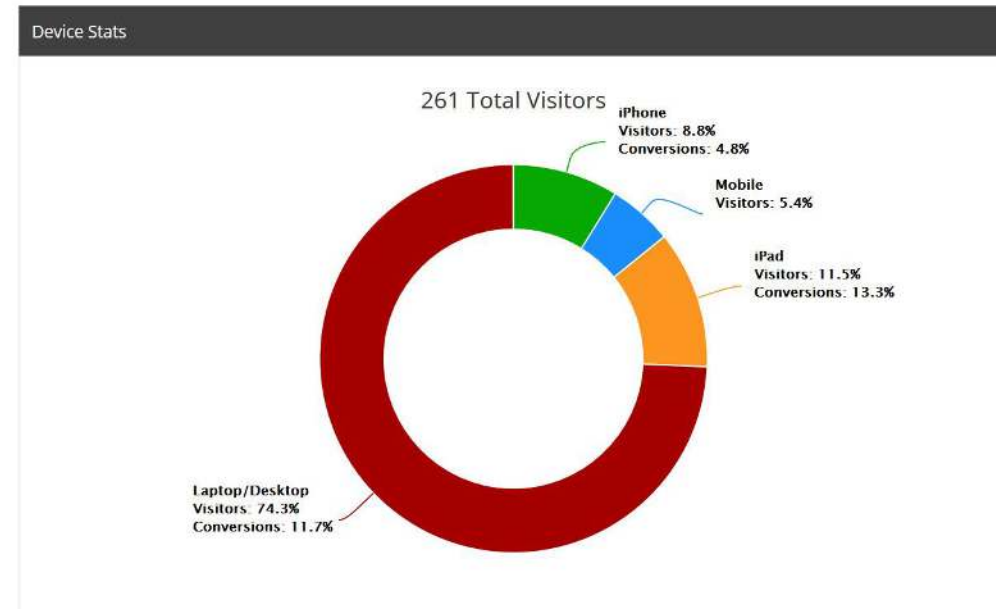

ConvertDirect BE > Grid version

Century Park Motor Lodge ★★★★★
 197 Rutherford Street, Nelson, New Zealand
 Telephone : 03 546 6197

English NZD FROM DATE 01 Jun 2016 Enter Promo Code Apply

Room Type	Rate	1 JUN	2 JUN	3 JUN	4 JUN	5 JUN	6 JUN	7 JUN	8 JUN	9 JUN	10 JUN	11 JUN	12 JUN	13 JUN	14 JUN	15 JUN	16 JUN	17 JUN	18 JUN	19 JUN	20 JUN	Quantity
Executive Studio - Ground Floor...	\$ 200	HOT 139	HOT 139	Sold	Sold	Sold	HOT 139	HOT 139	HOT 139	HOT 139	HOT 139	HOT 139	HOT 139	HOT 139	HOT 139	HOT 139	HOT 139	HOT 139	HOT 139	HOT 139	HOT 139	2
Standard Shower Studio - Ground	\$ 200	HOT 139	HOT 139	HOT 139	HOT 139	HOT 139	HOT 139	HOT 139	HOT 139	HOT 139	HOT 139	HOT 139	HOT 139	HOT 139	Sold	HOT 139	HOT 139	HOT 139	HOT 139	Sold	Sold	Sold
Twin Share Spa Studio - Upstairs	\$ 210	Sold	HOT 139	HOT 139	HOT 139	HOT 139	HOT 139	HOT 139	HOT 139	HOT 139	HOT 139	HOT 139	HOT 139	HOT 139	HOT 139	HOT 139	HOT 139	HOT 139	HOT 139	HOT 139	HOT 139	HOT 139

ConvertDirect BE > Conversion tracking

ConvertDirect BE > Conversion tracking

InstantSite Websites

Bring your property to life online

Instantsite > instant update html 5 websites

The screenshot displays the website for Swiss-Belhotel Petitenget Bali. At the top left is the hotel logo. The navigation menu includes: HOME, ABOUT US, ACCOMMODATION, FACILITIES, GALLERY, CONTACT, and LOCATION. A 'BOOK NOW' button is located in the top right corner. The main content area features a large carousel image of a modern hotel lobby with a curved sofa, wooden pillars, and decorative lamps. Below the carousel is a booking bar with the following elements: 'Check-in' with a calendar icon, 'Check-Out' with a calendar icon, 'Promo Code', a checkbox for 'Flexible Dates', and a red 'BOOK NOW' button. A URL is visible at the bottom left: www.swiss-belhotelpetitenget.com/#carousel-example-generic.