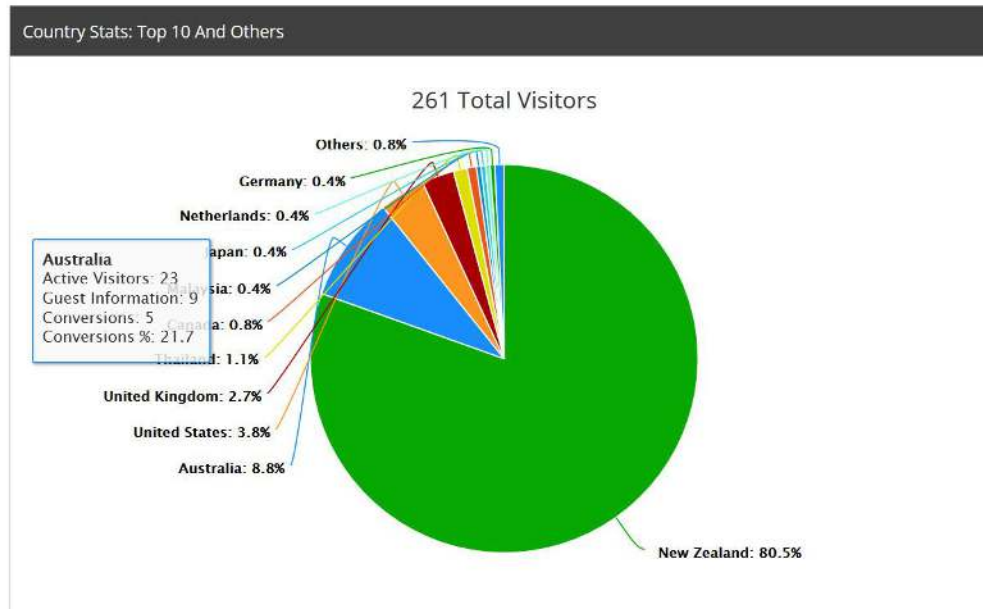

ConvertDirect BE > Grid version

Century Park Motor Lodge ★★★★★
 197 Rutherford Street, Nelson, New Zealand
 Telephone : 03 546 6197

English NZD FROM DATE 01 Jun 2016 Enter Promo Code Apply

Room Type	Rate	1 JUN	2 JUN	3 JUN	4 JUN	5 JUN	6 JUN	7 JUN	8 JUN	9 JUN	10 JUN	11 JUN	12 JUN	13 JUN	14 JUN	15 JUN	16 JUN	17 JUN	18 JUN	19 JUN	20 JUN	Quantity
Executive Studio - Ground Floor...	\$ 200	HOT 139	HOT 139	Sold	Sold	Sold	HOT 139	HOT 139	HOT 139	HOT 139	HOT 139	HOT 139	HOT 139	HOT 139	HOT 139	HOT 139	HOT 139	HOT 139	HOT 139	HOT 139	HOT 139	2
Standard Shower Studio - Ground	\$ 200	HOT 139	HOT 139	HOT 139	HOT 139	HOT 139	HOT 139	HOT 139	HOT 139	HOT 139	HOT 139	HOT 139	HOT 139	HOT 139	Sold	HOT 139	HOT 139	HOT 139	HOT 139	Sold	Sold	Sold
Twin Share Spa Studio - Upstairs	\$ 210	Sold	HOT 139	HOT 139	HOT 139	HOT 139	HOT 139	HOT 139	HOT 139	HOT 139	HOT 139	HOT 139	HOT 139	HOT 139	HOT 139	HOT 139	HOT 139	HOT 139	HOT 139	HOT 139	HOT 139	HOT 139

ConvertDirect BE > Conversion tracking

ConvertDirect BE > Conversion tracking

InstantSite Websites

Bring your property to life online

Instantsite > instant update html 5 websites

The screenshot displays the website for Swiss-Belhotel Petitenget Bali. At the top left is the hotel logo. The navigation menu includes: HOME, ABOUT US, ACCOMMODATION, FACILITIES, GALLERY, CONTACT, and LOCATION. A 'BOOK NOW' button is located in the top right corner. The main content area features a large carousel image of a modern hotel lobby with a curved sofa, wooden pillars, and decorative lamps. Below the carousel is a booking bar with the following elements: 'Check-in' with a calendar icon, 'Check-Out' with a calendar icon, 'Promo Code', a checkbox for 'Flexible Dates', and a red 'BOOK NOW' button. A URL is visible at the bottom left: www.swiss-belhotelpetitenget.com/#carousel-example-generic.