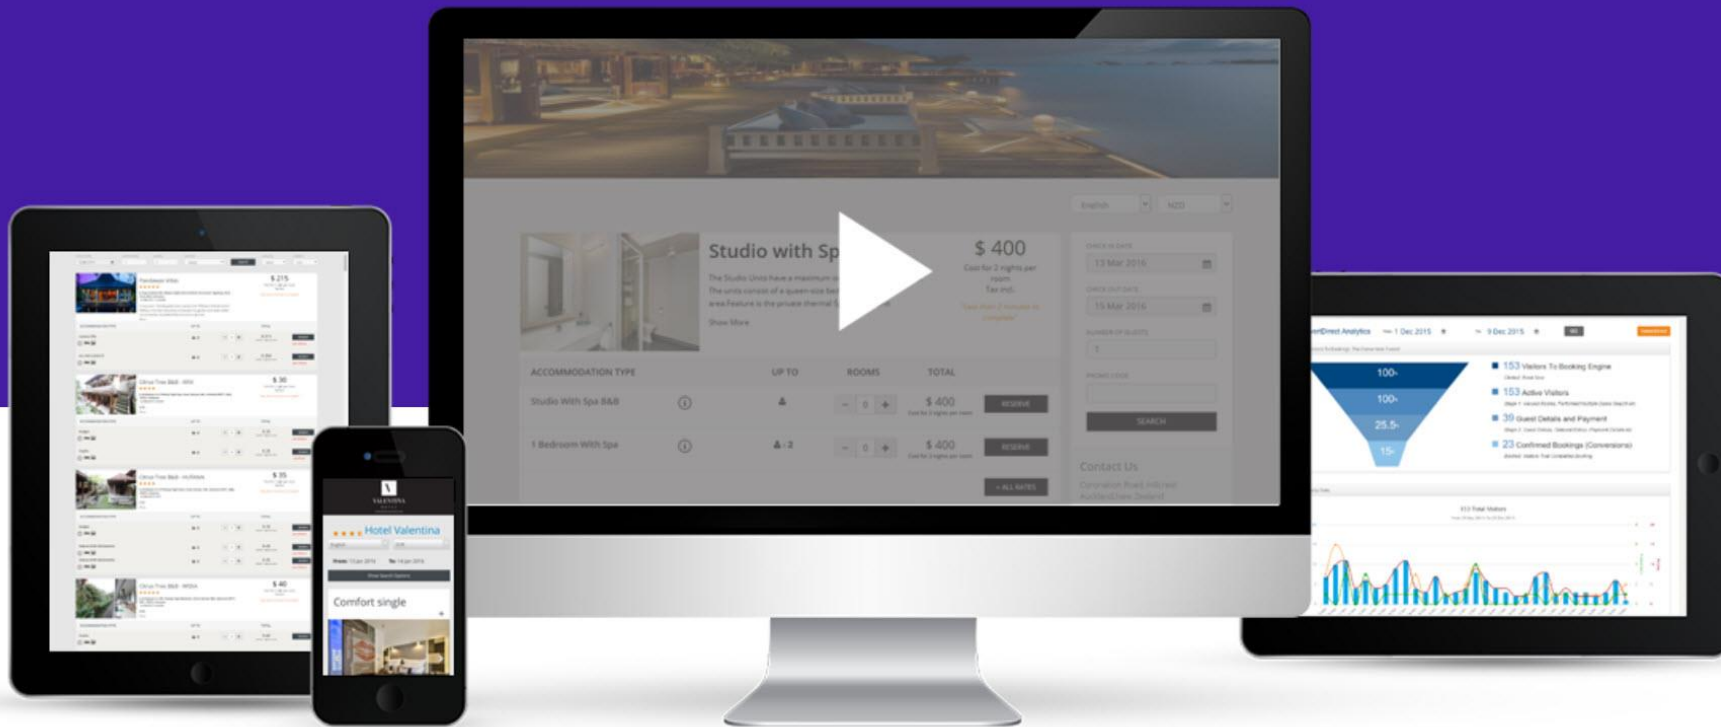

ConvertDirect Booking Engine

Industry leading booking engine for operators of hotels, B&Bs, motels, holiday apartments and resorts