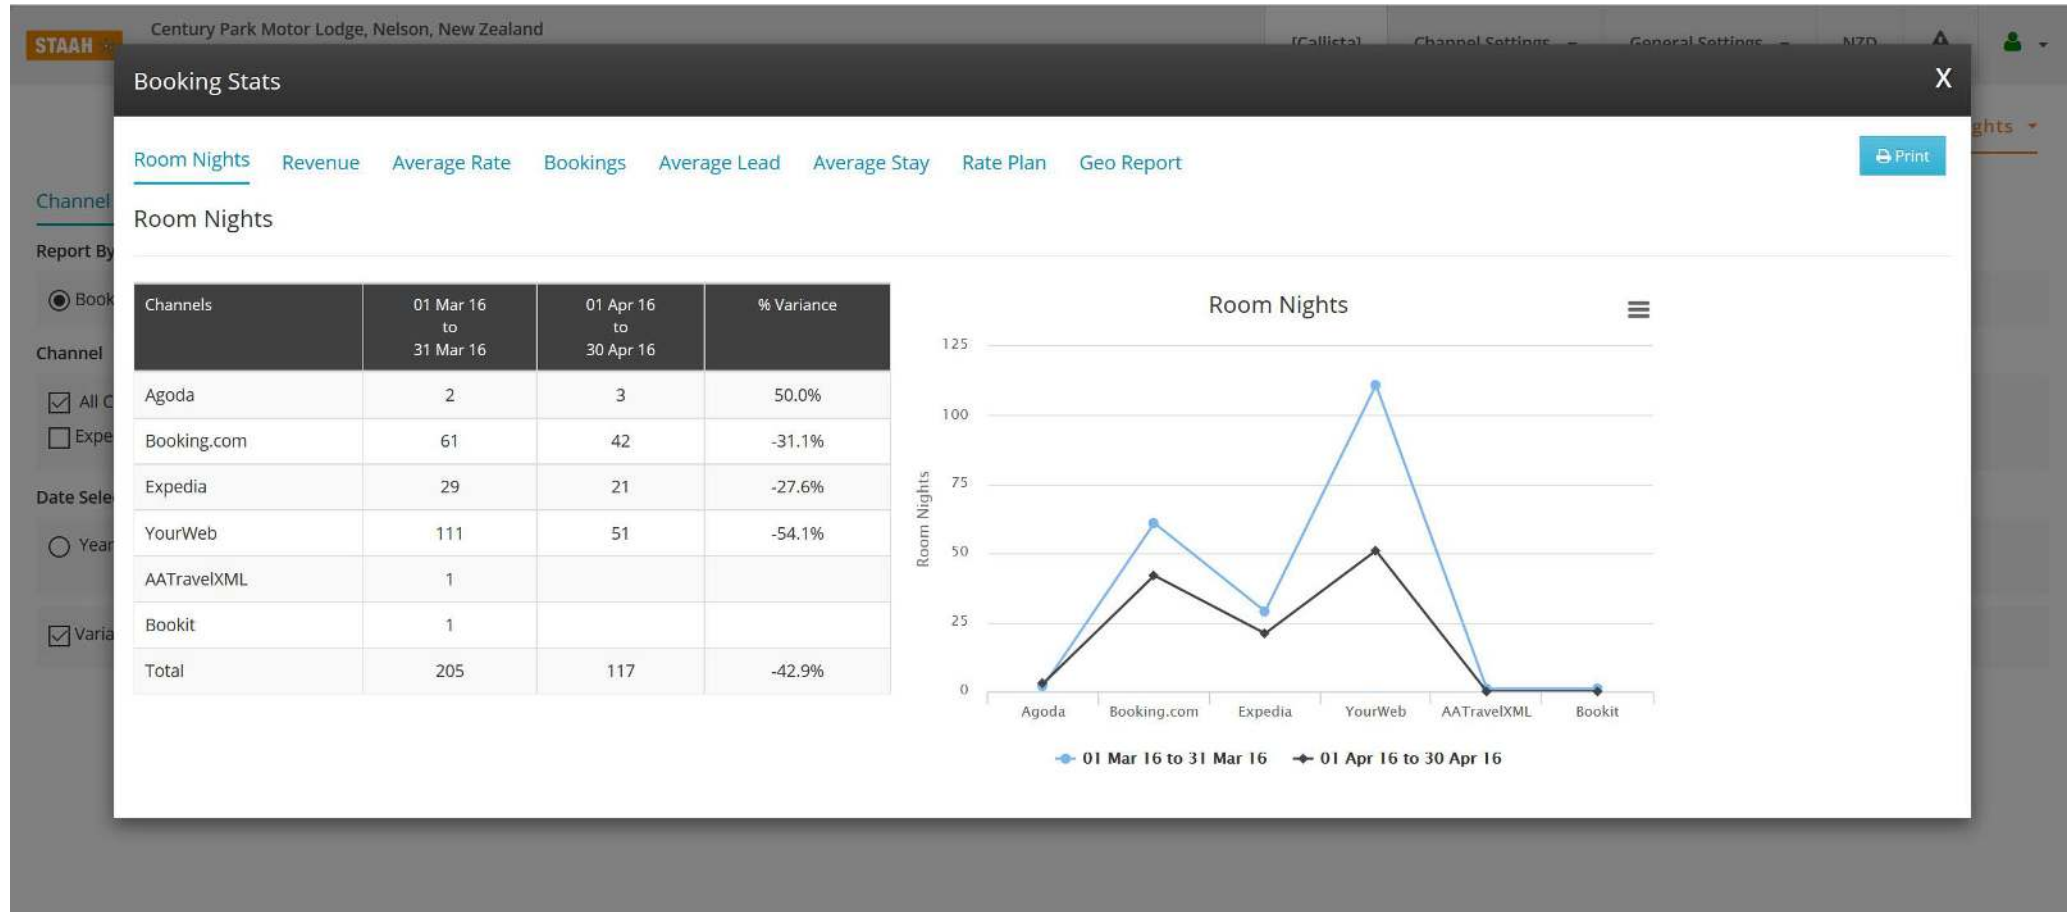

	18-May-2016 Wed	19-May-2016 Thu
	177	196
	165	165
	+	143
	+	145
	130	+

Rate Graph

Insights > business overview

Insights > channel performance

Voucher system management
to help bring together
departments in hotels... and
sell more direct.

STAAH

Voucher system > shopping experience

The screenshot displays a website interface for purchasing gift vouchers. At the top, a navigation bar includes links for HOME, HOTELS, RESERVATIONS, OFFERS, EVENTS, OUR HERITAGE, GIFTS, WEDDINGS, CONTACT, NEWS, and SEARCH. A search icon is located on the right. Below the navigation bar is a large banner image of a mountain range with snow-capped peaks and a lake. The main content area is titled "Buy Gift Vouchers" and features a search bar with the placeholder text "e.g. property name, city, package" and a "Search" button. To the left of the main content is a sidebar with filters. The "Price range" filter shows a slider set between \$1 and \$1500. The "Voucher Type" filter has two options: "Accommodation" (checked) and "Non-Accommodation". The "Properties" filter has a "Select All" option and a list of properties: Citylife Auckland, CityLife Wellington, Heritage Auckland, Heritage Christchurch, Heritage Hanmer Springs, Heritage Queenstown, Rutherford Hotel Nelson, and The... (partially visible). The main content area displays six voucher listings in a grid. Each listing includes a thumbnail image, a title, a price, and a "BUY NOW" button. The listings are: 1. "Heritage Auckla ..." for \$98. 2. "Heritage Sleep" for 1 Night for \$199. 3. "Heritage Bed an ..." for 1 Night for \$244. 4. "Plunge Package" for 1 Night for \$260. 5. "Heritage Suite ..." for 1 Night for \$270. 6. "Family Escape P ..." for 1 Night for \$200.