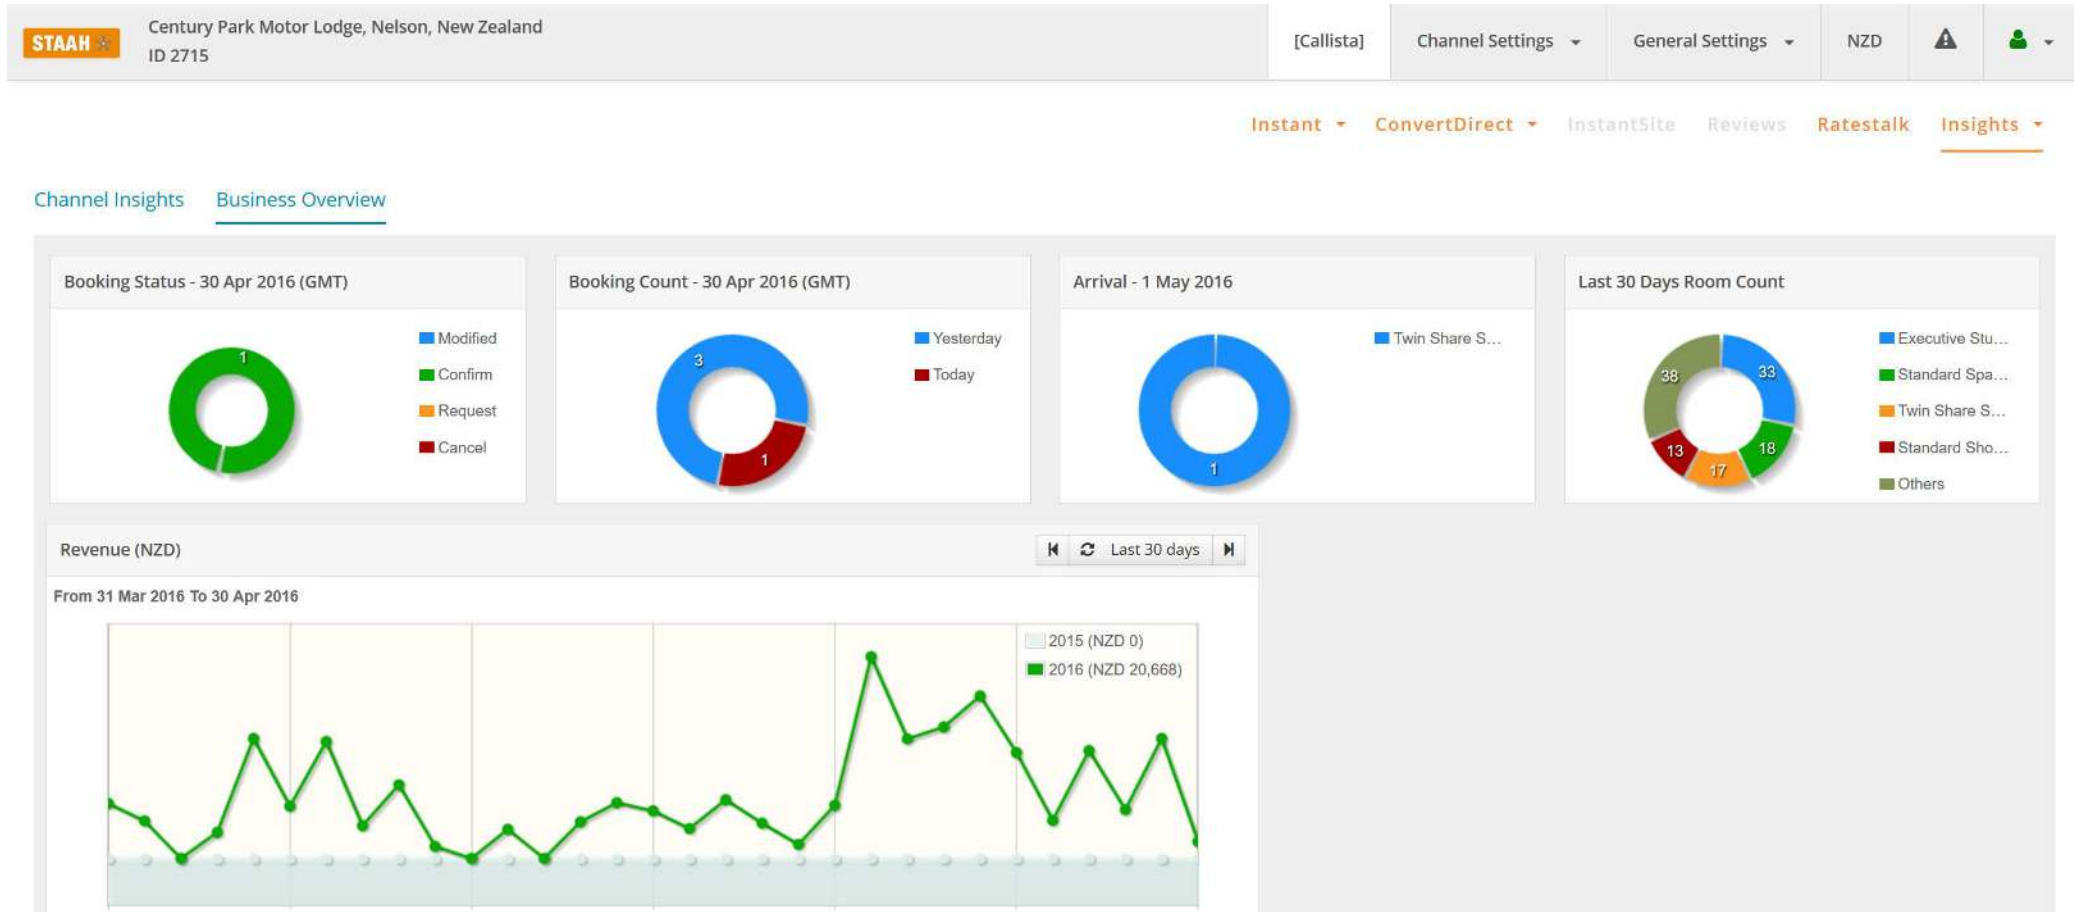

Insights > business overview