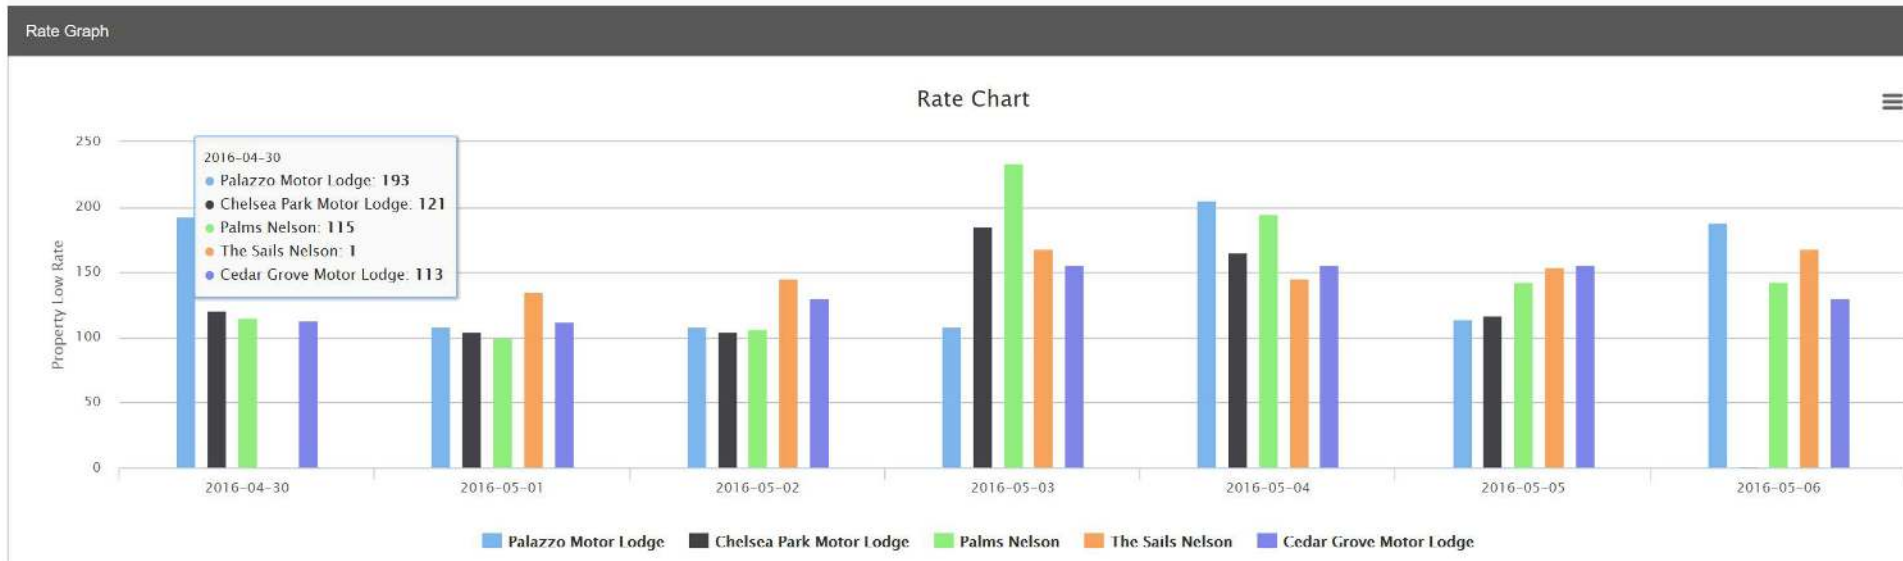

Rate Stalk

RateStalk

13-May-2016 📅 View Refresh Rates Export to Excel

#	Hotel Name (NZD)	30-Apr-2016 Sat	01-May-2016 Sun	02-May-2016 Mon	03-May-2016 Tue	04-May-2016 Wed	05-May-2016 Thu	06-May-2016 Fri
1	Palazzo Motor Lodge	193	108	108	108	205	114	188
2	Chelsea Park Motor Lodge	121	105	105	185	165	117	-
3	Palms Nelson	115	100	106	234	195	143	143
4	The Sails Nelson	-	135	145	168	145	154	168
5	Cedar Grove Motor Lodge	113	112	130	156	156	156	130

Note :- Rates that appear in red are previously fetched when RateStalk is unable to fetch new rates.
(Rates displayed may not include taxes in some cases)

Rate Graph

Rate Chart

Rate checker > graphical view

2	Chelsea Park Motor Lodge	121	105	105	185	165	117	-
3	Palms Nelson	115	100	106	234	195	143	143
4	The Sails Nelson	-	135	145	168	145	154	168
5	Cedar Grove Motor Lodge	113	112	130	156	156	156	130

Note :- Rates that appear in red are previously fetched when RateSTalk is unable to fetch new rates.
(Rates displayed may not include taxes in some cases)

Rate checker > detailed channel rates / links

STAAH Century Park Motor Lodge, Nelson, New Zealand ID 2715 [Callsta] Channel Settings General Settings NZD

Instant ConvertDirect InstantSite Reviews Ratestalk Insights