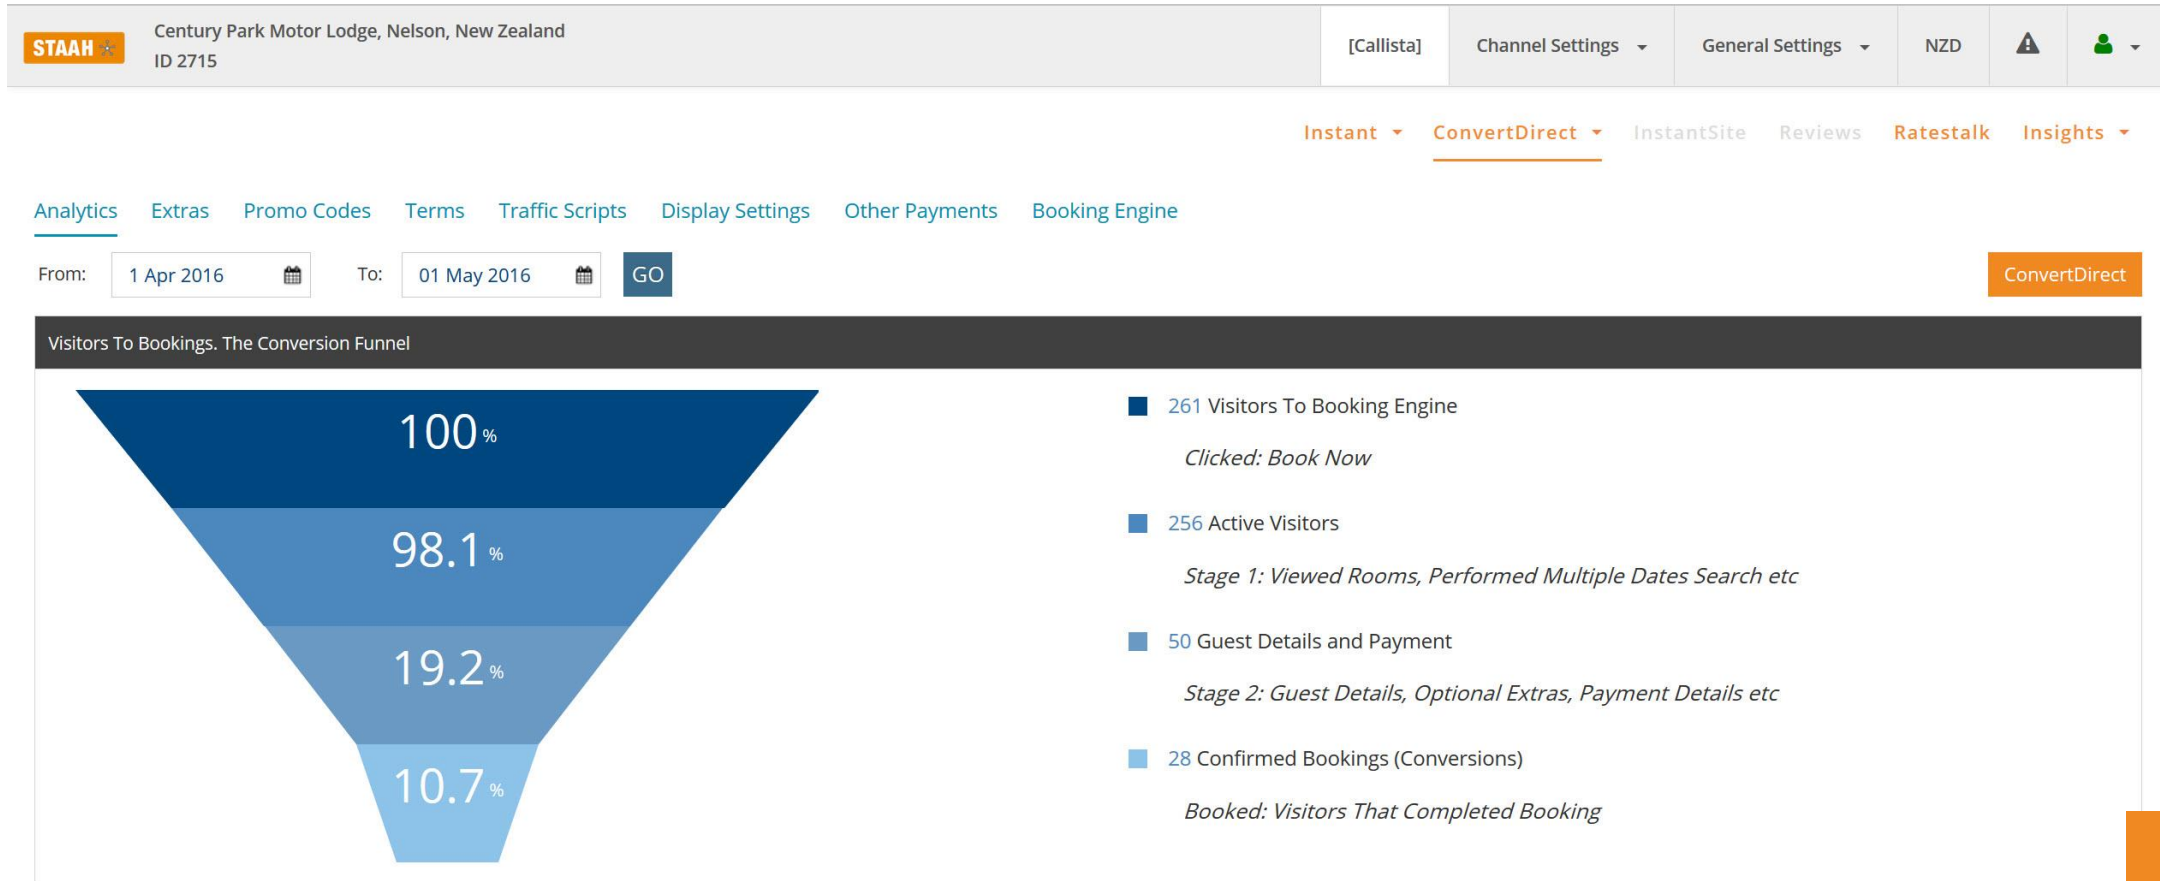

ConvertDirect BE > Grid version

Century Park Motor Lodge ★★★★★
 197 Rutherford Street, Nelson, New Zealand
 Telephone : 03 546 6197

English NZD FROM DATE 01 Jun 2016 Enter Promo Code Apply

Room Type	Rate	1 JUN	2 JUN	3 JUN	4 JUN	5 JUN	6 JUN	7 JUN	8 JUN	9 JUN	10 JUN	11 JUN	12 JUN	13 JUN	14 JUN	15 JUN	16 JUN	17 JUN	18 JUN	19 JUN	20 JUN	Quantity
Executive Studio - Ground Floor...	\$ 200	HOT 139	HOT 139	Sold	Sold	Sold	HOT 139	HOT 139	HOT 139	HOT 139	HOT 139	HOT 139	HOT 139	HOT 139	HOT 139	HOT 139	HOT 139	HOT 139	HOT 139	HOT 139	HOT 139	2
Standard Shower Studio - Ground	\$ 200	HOT 139	HOT 139	HOT 139	HOT 139	HOT 139	HOT 139	HOT 139	HOT 139	HOT 139	HOT 139	HOT 139	HOT 139	HOT 139	Sold	HOT 139	HOT 139	HOT 139	HOT 139	Sold	Sold	Sold
Twin Share Spa Studio - Upstairs	\$ 210	Sold	HOT 139	HOT 139	HOT 139	HOT 139	HOT 139	HOT 139	HOT 139	HOT 139	HOT 139	HOT 139	HOT 139	HOT 139	HOT 139	HOT 139	HOT 139	HOT 139	HOT 139	HOT 139	HOT 139	HOT 139

ConvertDirect BE > Conversion tracking

ConvertDirect BE > Conversion tracking

InstantSite Websites

Bring your property to life online

Instantsite > instant update html 5 websites

The screenshot displays the website for Swiss-Belhotel Petitenget Bali. At the top left is the hotel logo. The navigation menu includes: HOME, ABOUT US, ACCOMMODATION, FACILITIES, GALLERY, CONTACT, and LOCATION. A 'BOOK NOW' button is located in the top right corner. The main content area features a large carousel image of a modern hotel lobby with a curved sofa, wooden pillars, and decorative lamps. Below the carousel is a booking bar with the following elements: 'Check-in' with a calendar icon, 'Check-Out' with a calendar icon, 'Promo Code', a checkbox for 'Flexible Dates', and a red 'BOOK NOW' button. A URL is visible at the bottom left: www.swiss-belhotelpetitenget.com/#carousel-example-generic.